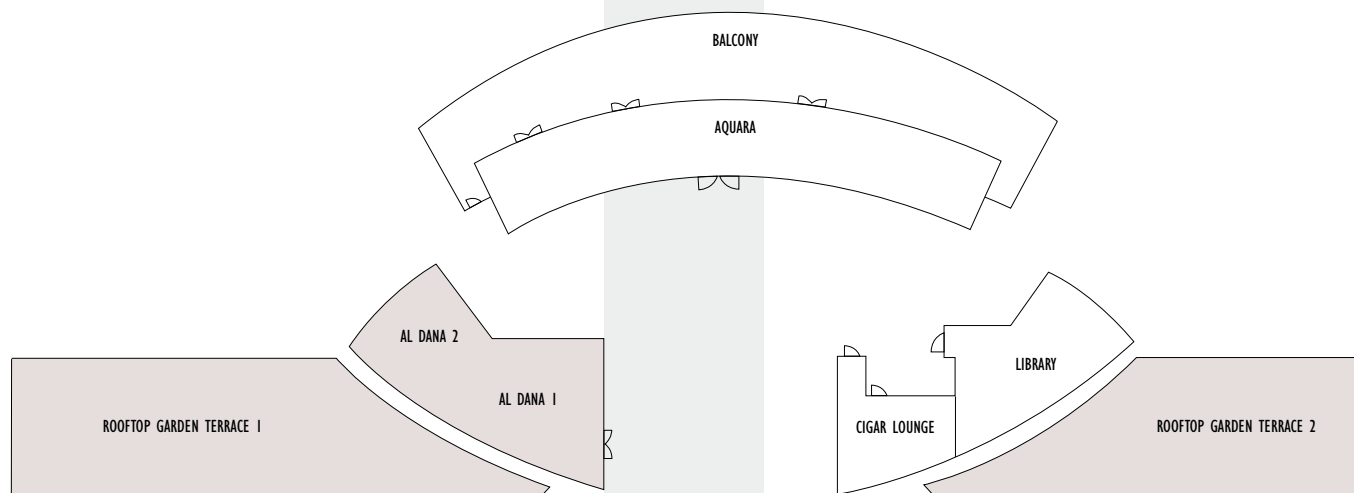

MEETING & EVENT SPECIFICATIONS

INDOOR VENUES	Length m	Width m	Height m	Area sq m	Banquet	Cocktail	Boardroom	Classroom	Cabaret	Theatre	U-Shape
Al Dana 1	12.9	9.9	4	127	60	60	30	40	N/A	60	N/A
Al Dana 2	8.2	8.9	4	73	40	40	20	30	N/A	40	N/A
Al Dana 1+2	21	9.5	4	200	100	100	50	70	N/A	100	N/A

OUTDOOR VENUES	Length m	Width m	Height m	Area sq m	Banquet	Cocktail	Boardroom	Classroom	Cabaret	Theatre	U-Shape
Rooftop Garden Terrace 1	27	30	N/A	810	80	150	N/A	N/A	N/A	N/A	N/A
Rooftop Garden Terrace 2	16	30	N/A	480	50	100	N/A	N/A	N/A	N/A	N/A

OUTDOOR VENUES

The Rooftop Garden Terrace

With panoramic views over the Dubai Marina, the Rooftop Garden Terrace offers two picturesque settings where guests can take in the sweet aromas of scented flowers and enjoy the soft ocean breeze.

LOCATION MAP