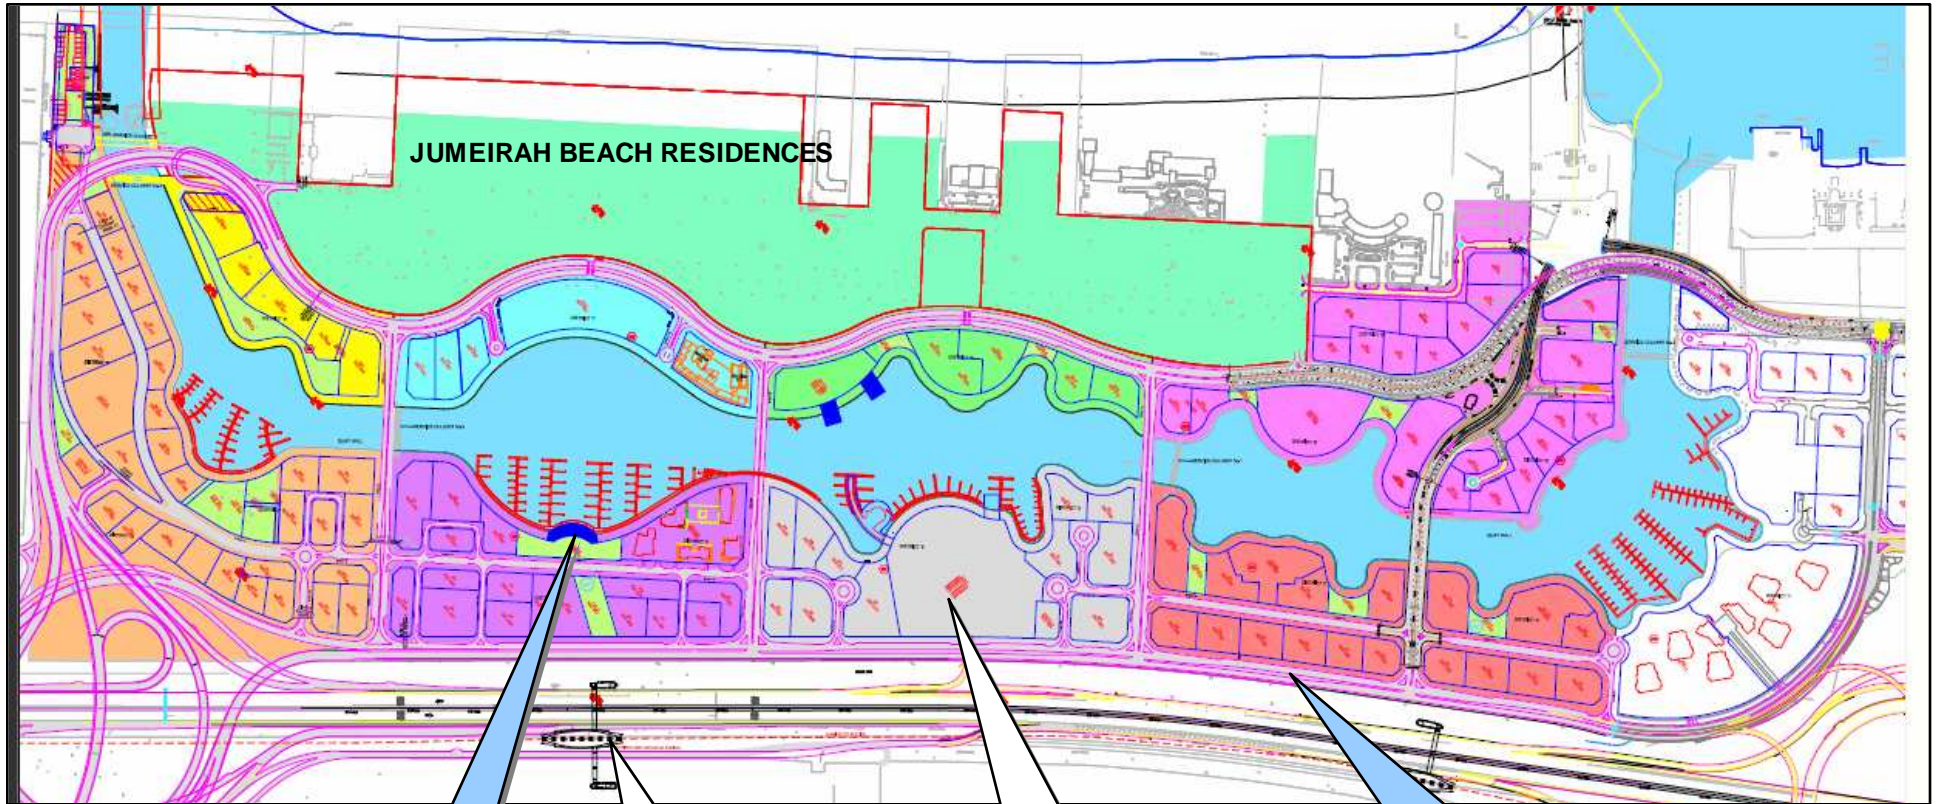

DUBAI MARINA
YACHT CLUB

LOCATION MAP: Club House & main offices

**Dubai Marina
Yacht Club**
**CLUB HOUSE &
MAIN OFFICES**

Jumeirah Lakes Towers
Metro Station

Dubai Marina Mall
&
Address Hotel Dubai
Marina

**DUBAI MARINA SERVICE ROAD
(TAKE THIS ROAD)**

Marina Promenade apartment buildings

Marina Quays apartment building

Dubai Marina Yacht Club (distinctive curved arch façade)

SHK ZAYED RD (TO ABU DHABI)

SHK ZAYED RD (TO DUBAI)

Jumeirah Lakes Towers Metro Station

La Riviera apartment building (TURN RIGHT AFTER BUILDING)

Dubai Marina Mall and Address Hotel Dubai Marina