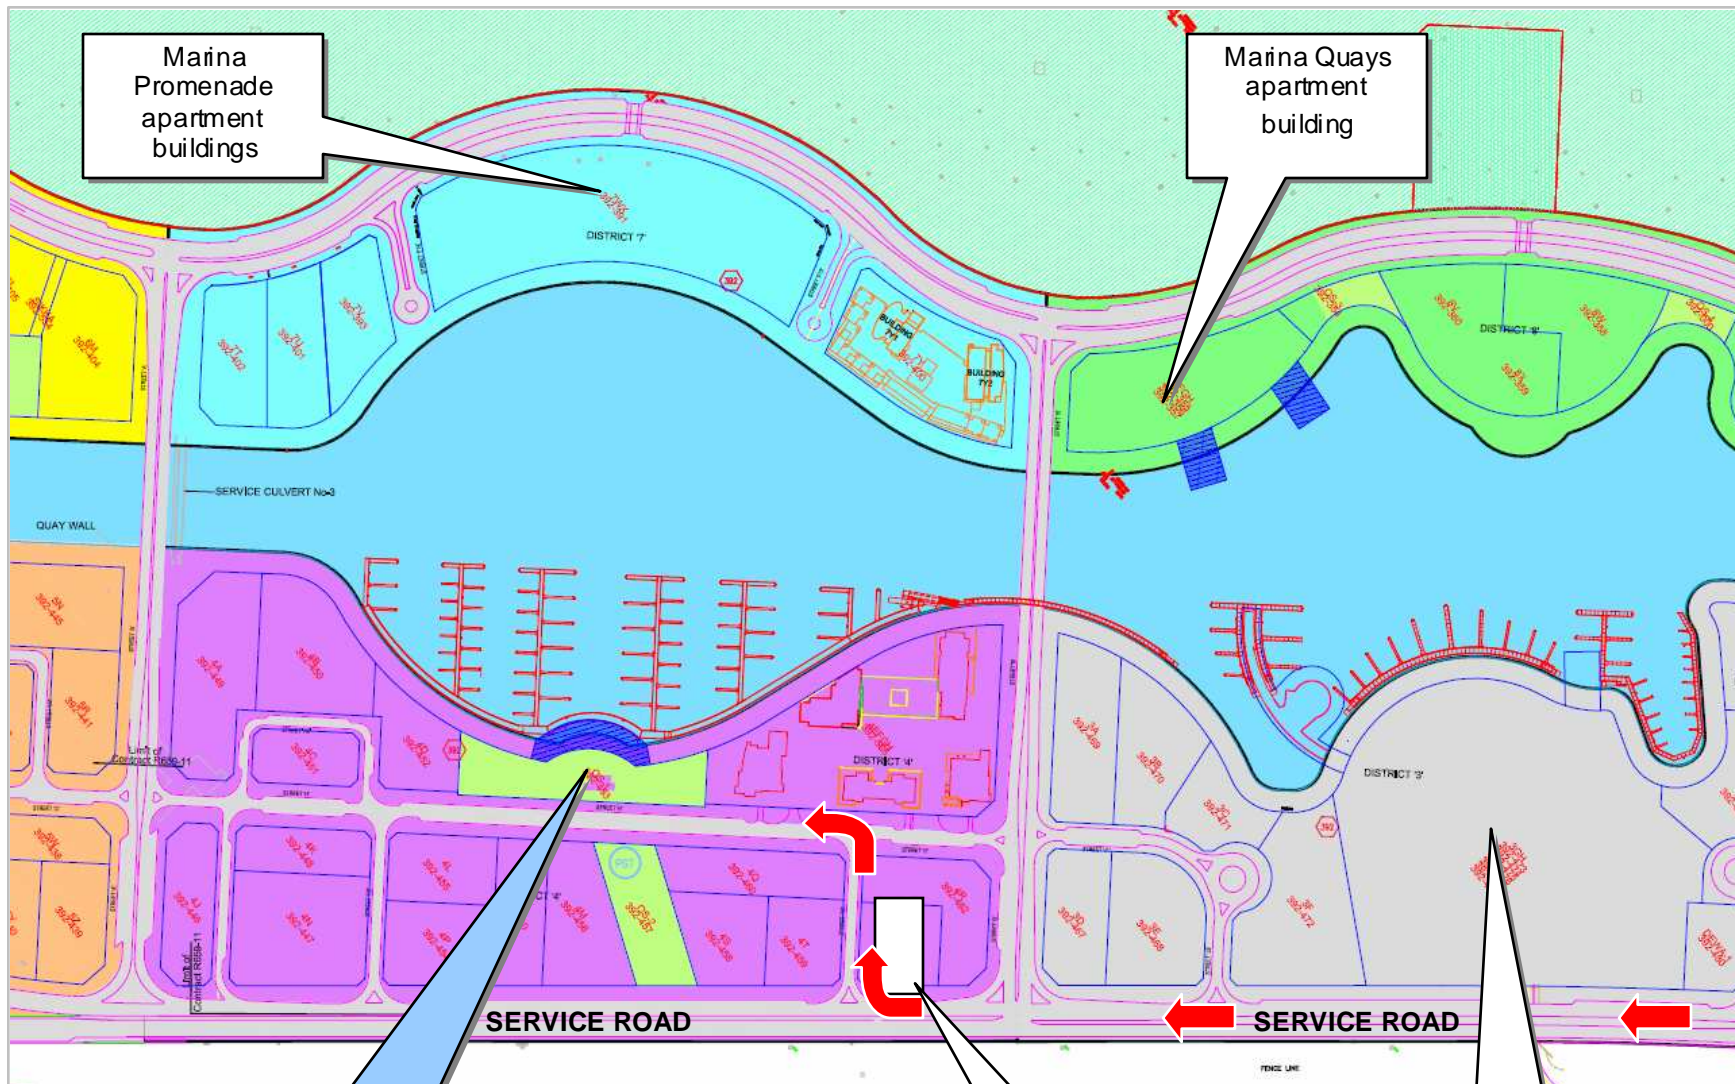

DUBAI MARINA
YACHT CLUB

LOCATION MAP: Club House & main offices

**Dubai Marina
Yacht Club**
**CLUB HOUSE &
MAIN OFFICES**

Jumeirah Lakes Towers
Metro Station

Dubai Marina Mall
&
Address Hotel Dubai
Marina

**DUBAI MARINA SERVICE ROAD
(TAKE THIS ROAD)**

Marina Promenade apartment buildings

Marina Quays apartment building

Dubai Marina Yacht Club (distinctive curved arch façade)

SHK ZAYED RD (TO ABU DHABI)

SHK ZAYED RD (TO DUBAI)

Jumeirah Lakes Towers Metro Station

La Riviera apartment building (TURN RIGHT AFTER BUILDING)

Dubai Marina Mall and Address Hotel Dubai Marina